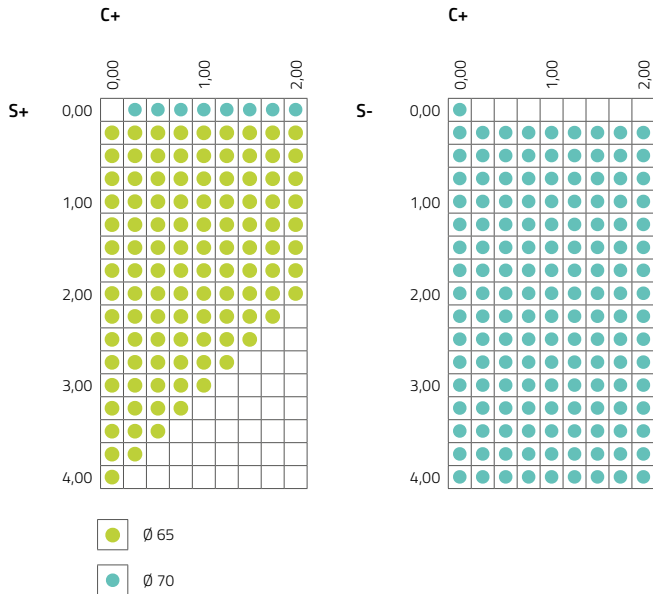

FSV Organic Photochromic Index 1,5 Transitions® Xtractive® Premium Flash to Mirror

Ranges / Gamme

Available colors / Colori disponibili

Transitions® Xtractive® Flash to Mirror - **Copper**

Transitions® Xtractive® Flash to Mirror - **Gold**

Transitions® Xtractive® Flash to Mirror - **Rose Gold**

Transitions® Xtractive® Flash to Mirror - **Mystic Violet**

Transitions® Xtractive® Flash to Mirror - **Acid Green**

Transitions® Xtractive® Flash to Mirror - **Silver**

Transitions® Xtractive® Flash to Mirror - **Silver Sky**

Transitions® Xtractive® Flash to Mirror - **Royal Blue**

Transitions® Xtractive® Flash to Mirror - **Blue Violet**

Transitions® Xtractive® Flash to Mirror - **Blue Green**

SFSV Organic Photochromic Index 1,5 Transitions® XTRActive® Premium Flash to Mirror

Lenses Dimensions / Dimensioni Lenti

Base Curve (dpt)	True Curve (dpt)	Radius of Curvature	Back Curve	Diameter (mm)	C.T. (mm)	E.T. (mm)	SAG (30mm)	SAG (40mm)	SAG (50mm)	SAG (60mm)
0.50	0.44	1217.07.00	4.00	76	10.6	15.8	0.09	0.16	0.26	0.37
2.25	2.09	253.30.00	4.00	76	10.6	13.6	0.44	1.19	1.24	2.18
4.25	4.29	123.51.00	4.00	76	10.6	10.4	1.31	2.03	2.56	4.10
5.25	5.25	101.01.00	6.00	76	8.7	10.2	1.12	2.00	3.14	4.56
6.25	6.20	85.45.00	6.00	76	8.7	8.8	1.33	2.37	4.14	5.44
8.25	8.26	64.14.00	6.00	76	12.3	9.0	2.18	3.20	5.07	7.45

Available colors / Colori disponibili

Transitions® Xtractive® Flash to Mirror - **Copper**

Transitions® Xtractive® Flash to Mirror - **Gold**

Transitions® Xtractive® Flash to Mirror - **Rose Gold**

Transitions® Xtractive® Flash to Mirror - **Mystic Violet**

Transitions® Xtractive® Flash to Mirror - **Acid Green**

Transitions® Xtractive® Flash to Mirror - **Silver**

Transitions® Xtractive® Flash to Mirror - **Silver Sky**

Transitions® Xtractive® Flash to Mirror - **Royal Blue**

Transitions® Xtractive® Flash to Mirror - **Blue Violet**

Transitions® Xtractive® Flash to Mirror - **Blue Green**