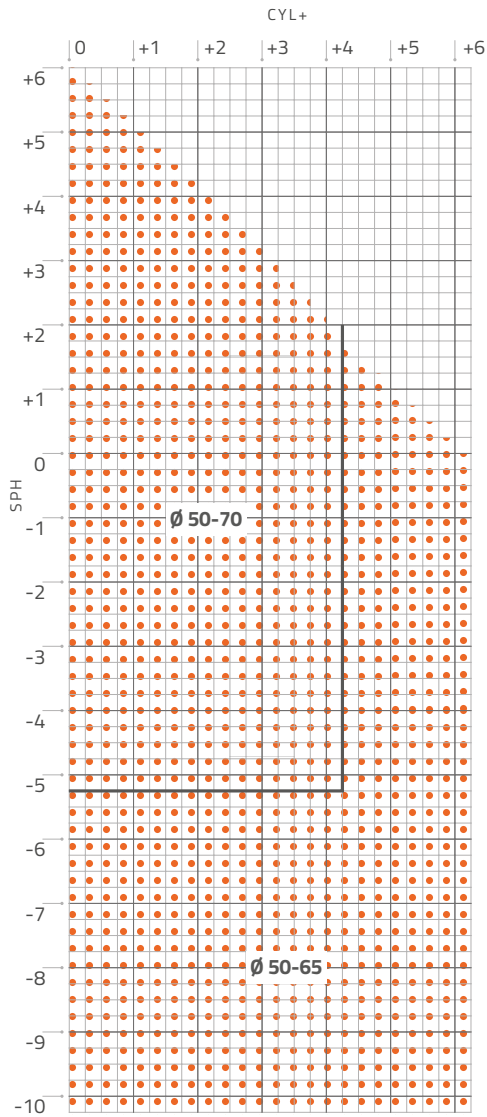

Lenses Dimensions / Dimensioni Lenti

Base Curve (dpt)	True Curve (dpt)	Radius of Curvature	Back Curve	Diameter (mm)	C.T. (mm)	E.T. (mm)	SAG (30mm)	SAG (40mm)	SAG (50mm)	SAG (60mm)
0.50	0.44	1217.07.00	4.00	76	10.6	15.8	0.09	0.16	0.26	0.37
2.25	2.09	253.30.00	4.00	76	10.6	13.6	0.44	1.19	1.24	2.18
4.25	4.29	123.51.00	4.00	76	10.6	10.4	1.31	2.03	2.56	4.10
5.25	5.25	101.01.00	6.00	76	8.7	10.2	1.12	2.00	3.14	4.56
6.25	6.20	85.45.00	6.00	76	8.7	8.8	1.33	2.37	4.14	5.44
8.25	8.26	64.14.00	6.00	76	12.3	9.0	2.18	3.20	5.07	7.45

Transitions® Xtractive® Flash to Mirror - **Blue Violet**

Transitions® Xtractive® Flash to Mirror - **Blue Green**

Organic - Progressive

Index 1,5 Transitions® XTRActive®

Flash to Mirror

Ranges / Gamme

Available colors / Colori disponibili