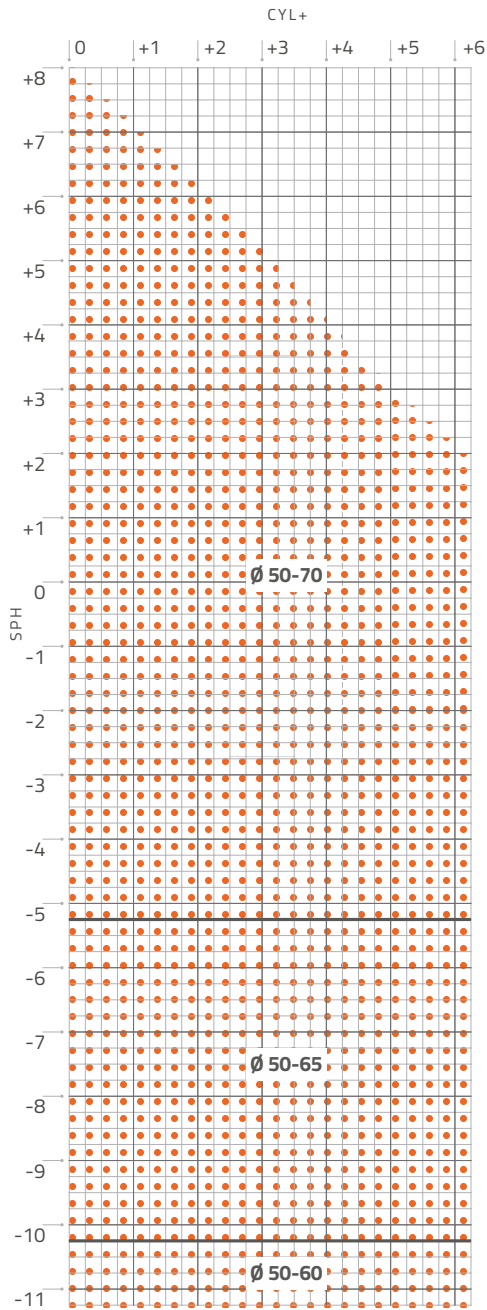

Lenses Dimensions / Dimensioni Lenti

Base Curve (dpt)	True Curve (dpt)	Radius of Curvature	Back Curve	Diameter (mm)	C.T. (mm)	E.T. (mm)	SAG (30mm)	SAG (40mm)	SAG (50mm)	SAG (60mm)
0.50	0.44	1217.07.00	4.00	76	10.6	15.8	0.09	0.16	0.26	0.37
2.25	2.09	253.30.00	4.00	76	10.6	13.6	0.44	1.19	1.24	2.18
4.25	4.29	123.51.00	4.00	76	10.6	10.4	1.31	2.03	2.56	4.10
5.25	5.25	101.01.00	6.00	76	8.7	10.2	1.12	2.00	3.14	4.56
6.25	6.20	85.45.00	6.00	76	8.7	8.8	1.33	2.37	4.14	5.44
8.25	8.26	64.14.00	6.00	76	12.3	9.0	2.18	3.20	5.07	7.45

Transitions® Xtractive® Flash to Mirror - **Blue Violet**

Transitions® Xtractive® Flash to Mirror - **Blue Green**

Organic - Single Vision

Index 1,5 Transitions® XTRActive®

Flash to Mirror

Ranges / Gamme

Available colors / Colori disponibili